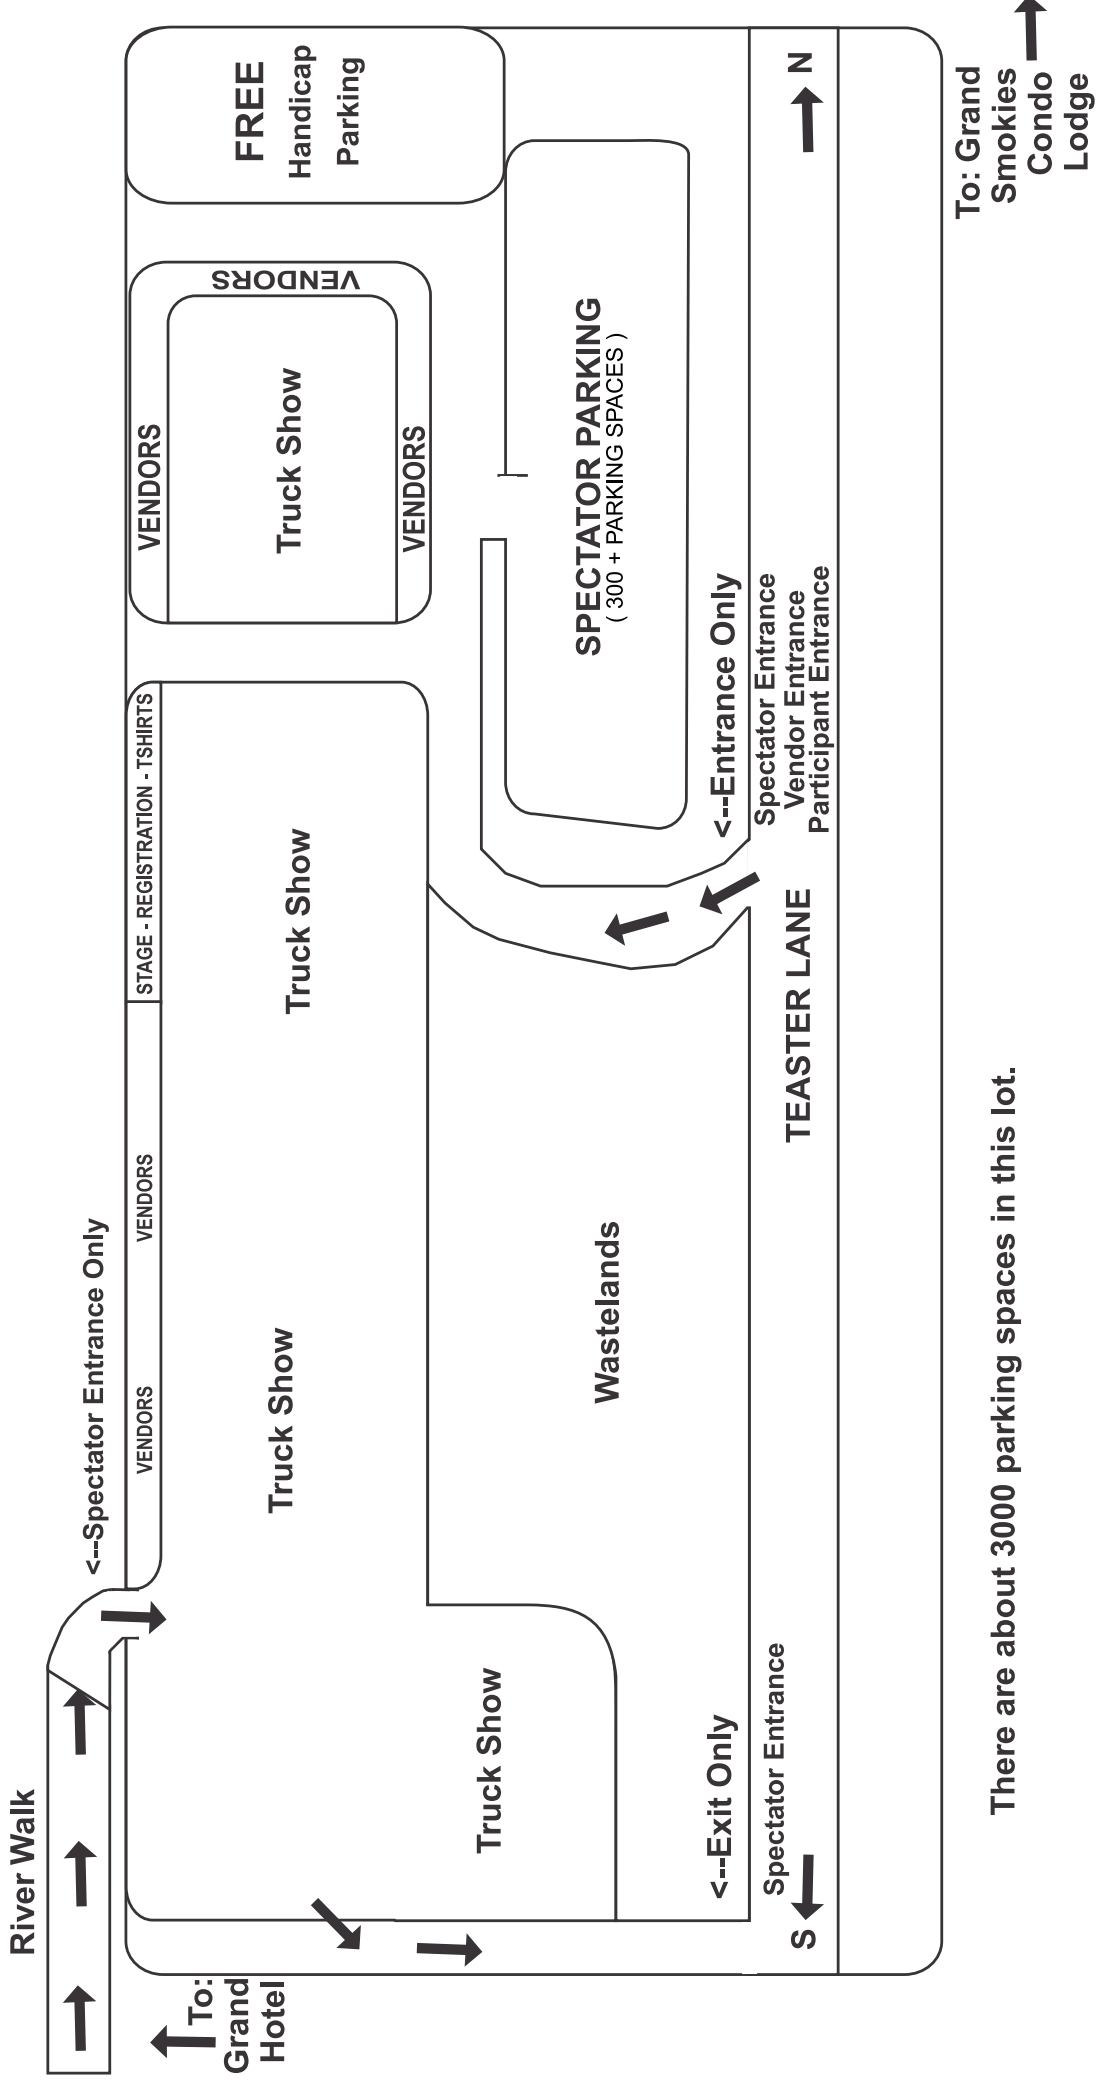

# CHEVY SUPERNATIONALS EVENT SITE

Pigeon Forge Municipal Parking Lot

2836 Teaster Lane

Pigeon Forge, TN 37863

There are about 3000 parking spaces in this lot.

# **CHEVY SUPERNATIONALS - VENDORS**

V101	Photo Sports	V151
V102	Photo Sports	V152
V103	Photo Sports	V153
V104	Photo Sports	V154
V105	Photo Sports	V155
V106	Photo Sports	V156
V107	Tommy's Truck Parts	V157
V108	Tommy's Truck Parts	V158
V109	Tommy's Truck Parts	V159
V110	Tommy's Truck Parts	V160
V111	Tommy's Truck Parts	V161
V112	Tommy's Truck Parts	V162
V113	Dal's Torches	V163
V114	Dal's Torches	V164
V115	Gutter Guard	V165
V116	Outrageous Logos	V166
V117	Outrageous Logos	V167
V118	Papa's Speed Shop	V168
V119	Papa's Speed Shop	V169
V120	Wenol	V170
V121	Wenol	V171
V122	Don Gardener	V172
V123	Don Gardener	V173
V124	Don Gardener	V174
V125	Don Gardener	V175
V126	Don Gardener	V176
V127	Don Gardener	V177
V128	Jerky Hut	V178
V129	Jerky Hut	V179
V130	Ray's Sunglasses	V180
V131	Ray's Sunglasses	V181
V132	Food	V182
V133	Food	V183
V134	Food	V184
V135	Food	
V136	Dave's Truck Parts	
V137	Dave's Truck Parts	
V138	Dave's Truck Parts	
V139	Dave's Truck Parts	
V140	Dave's Truck Parts	
V141	Dave's Truck Parts	
V142	Dave's Truck Parts	
V143	Dave's Truck Parts	
V444		
V145		
V146		
V147		
V148		
V149		
V150		